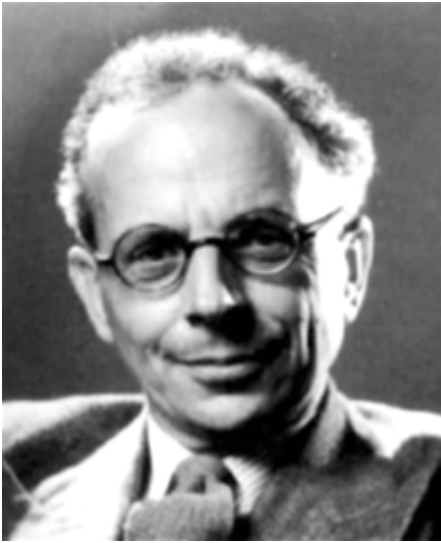

## Nicholson, Christopher 'Kit' 1904 - 1948

Christopher David George Nicholson [commonly known as Christopher Nicholson; also known as Kit Nicholson] was born in Hampstead, London, on 16 December 1904. In 1923 entered Jesus College, Cambridge, and initially studied English, but switched to architecture and enrolled at Cambridge University School of Architecture. After graduating in 1926, he continued his architectural studies at Princeton University School of Architecture in Princeton, New Jersey, where he remained until 1927.

Following his return to England, Nicholson worked on a small scale architectural commissions, including a garden house at Brampton in Cumbria, for Charles Roberts, and the Carlisle Memorial in Brampton. In 1929 he returned to Cambridge University School of Architecture where for the next two years he was employed as a student assistant and began teaching first year students. He also worked briefly in the London office of Myer & Watson-Hart.